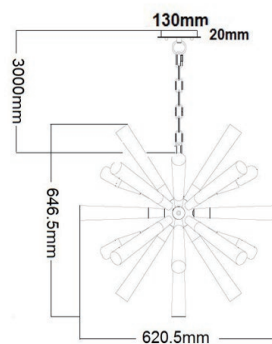

SPUTNIK SERIES

E27 Pendant / Wall Lamps

- Polished nickel / dark-light gray washed wood
- Lamp holder: E27 (Max.60W halogen globes)
- Globes not included
- For indoor use
- Warranty : 1 year replacement