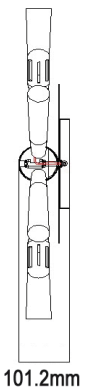

SPUTNIK SERIES

E27 Pendant / Wall Lamps

- Polished nickel / dark-light gray washed wood
- Lamp holder: E27 (Max.60W halogen globes)
- Globes not included
- For indoor use
- Warranty : 1 year replacement

Suspension: 3m chain & cable