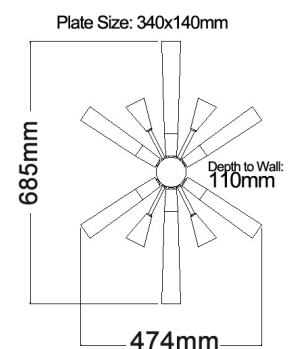

SPUTNIK SERIES

E27 Pendant / Wall Lamps

- Polished nickel / dark-light gray washed wood
- Lamp holder: E27 (Max.60W halogen globes)
- Globes not included
- For indoor use
- Warranty : 1 year replacement